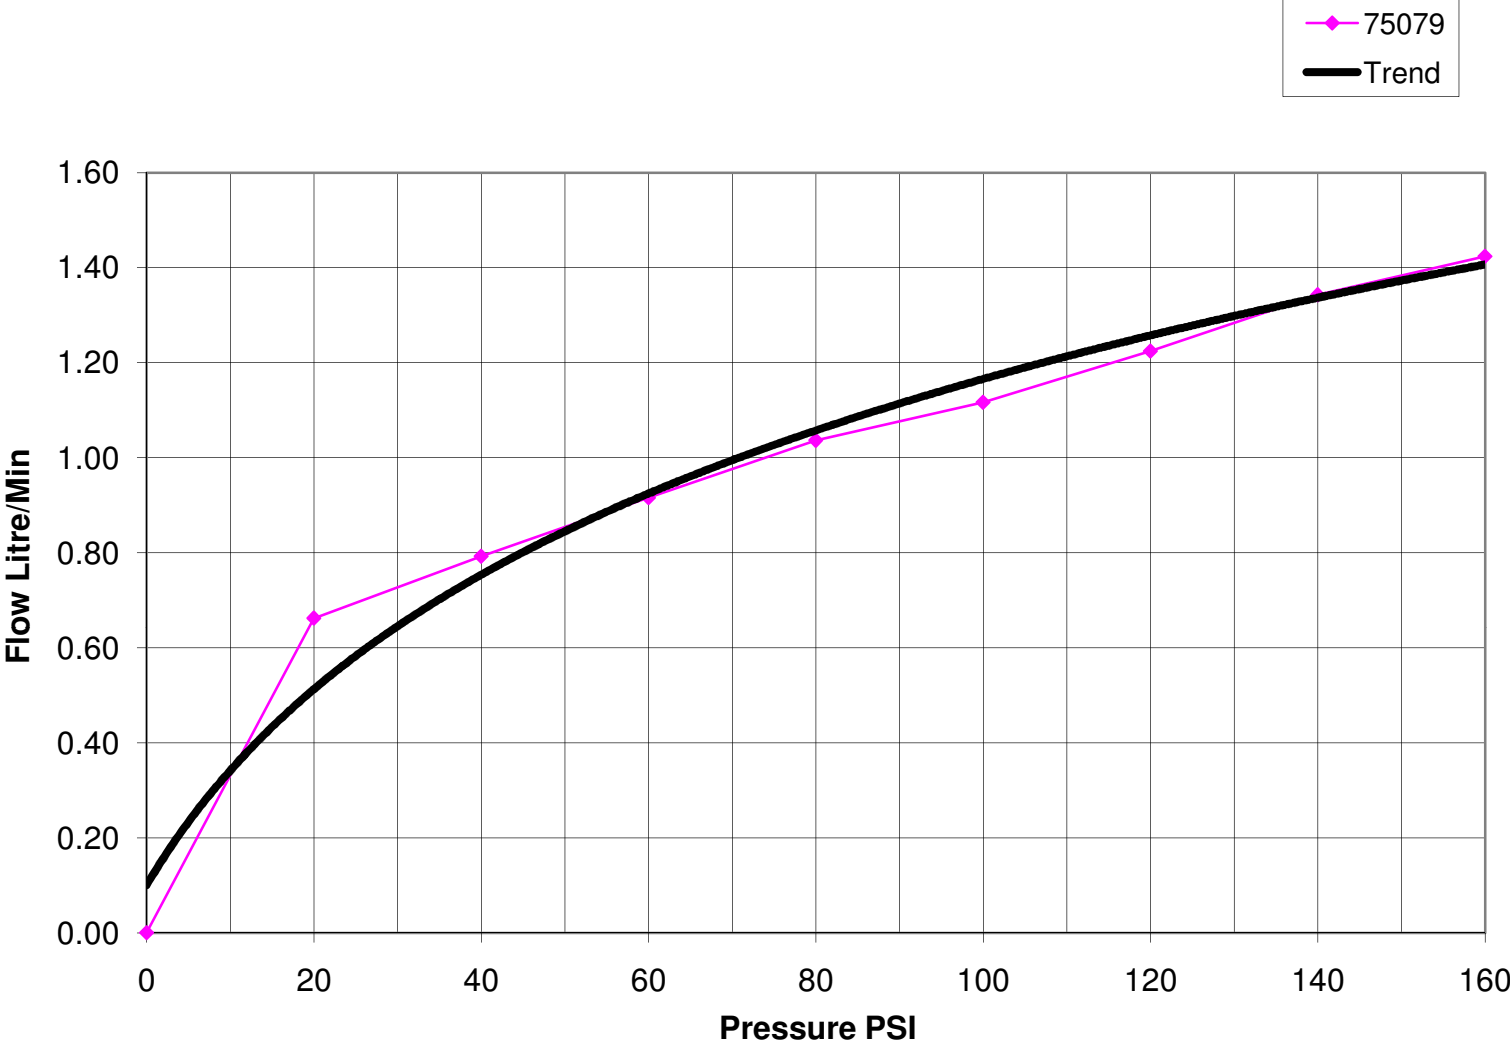

Flow Chart for 75079 1.0mm Orifice J30 Spray in Litre/Minn

Flow Chart for 75079 1.0mm Orifice J30 Spray in IGPM

Flow Chart for 75079 1.0mm Orifice J30 Spray in USGPM