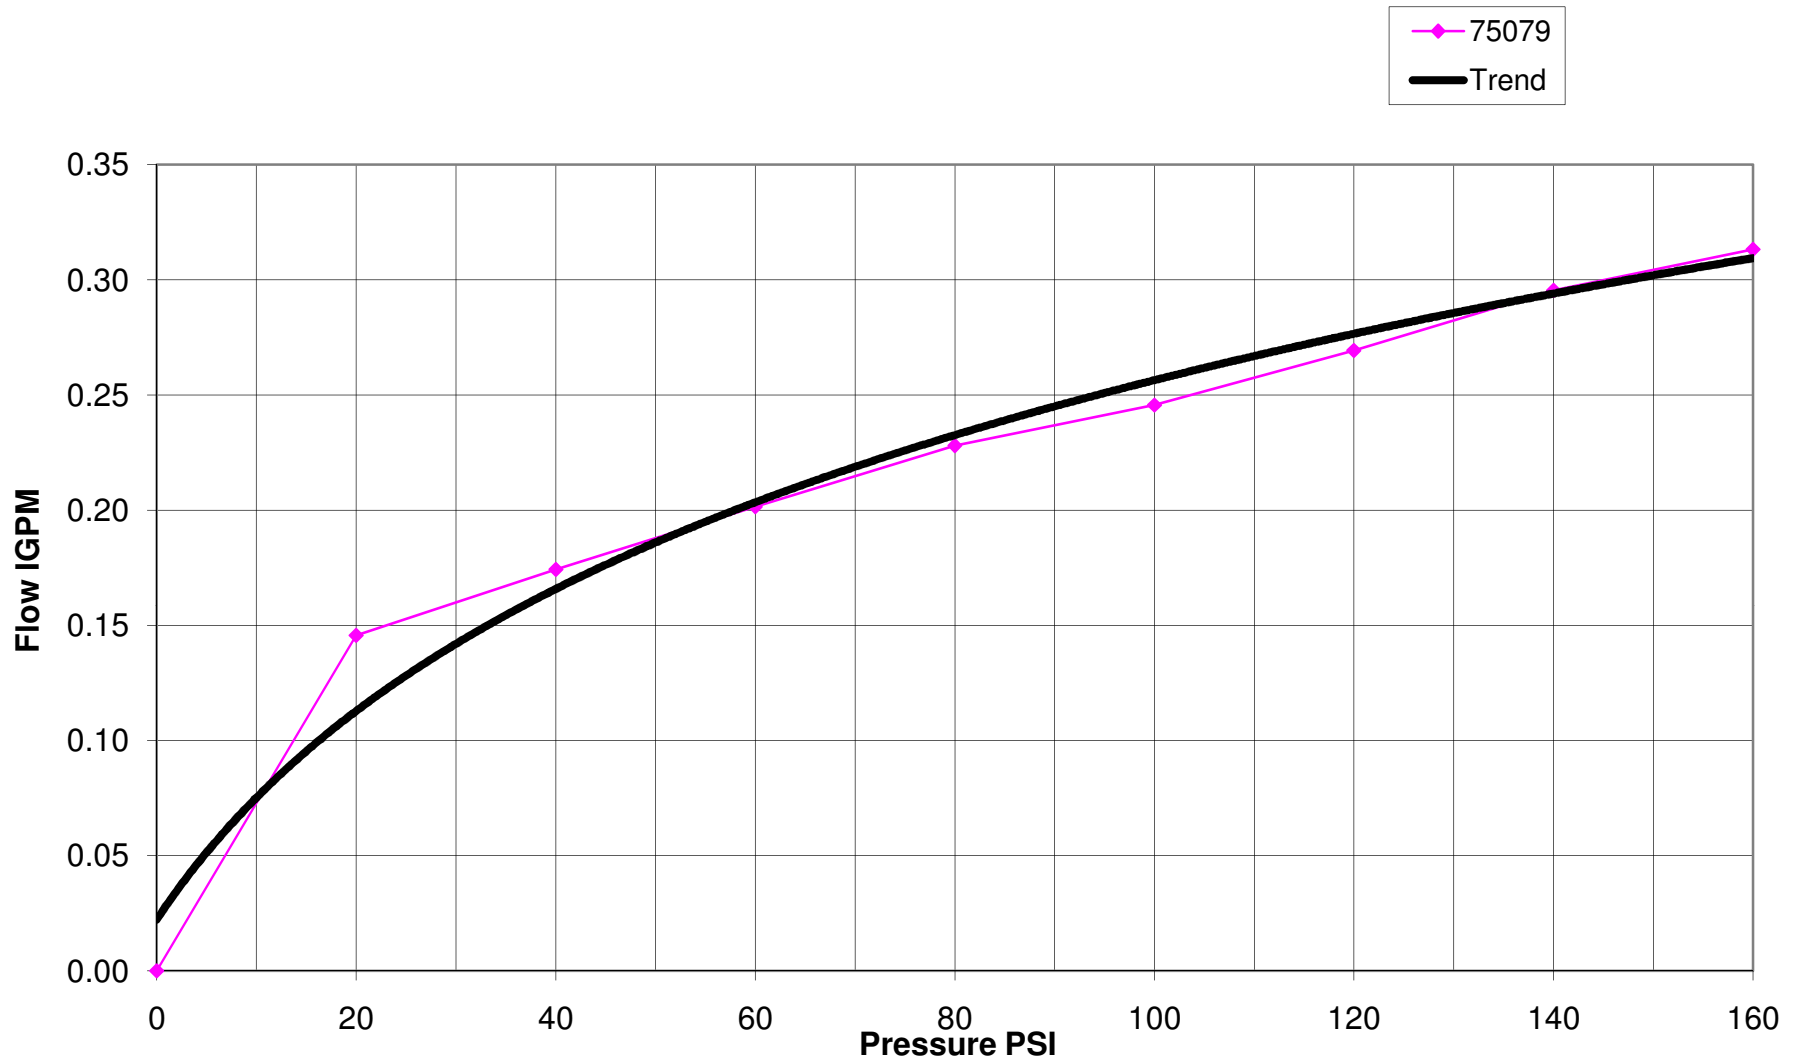

Flow Chart for 75079 1.0mm Orifice J30 Spray in Litre/Minn

Flow Chart for 75079 1.0mm Orifice J30 Spray in IGPM

Flow Chart for 75079 1.0mm Orifice J30 Spray in USGPM